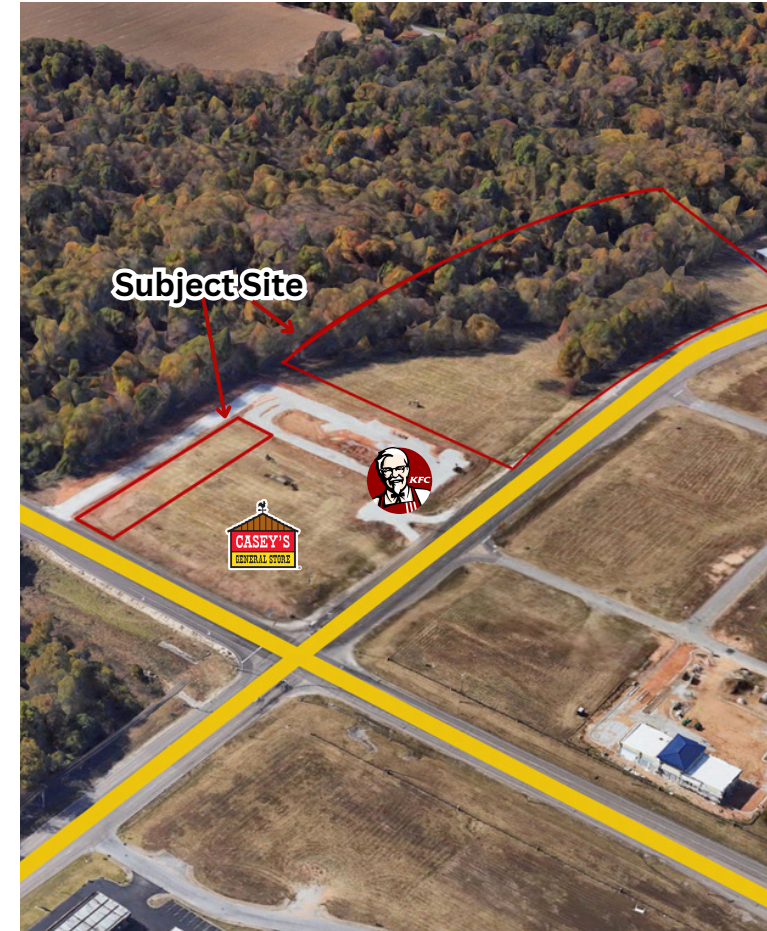

LAND FOR SALE, LEASE, OR BUILT TO SUIT | CORNER OF FE WRIGHT & RIDGECREST

FE Wright & Ridgcrest Jackson, TN 38305

Site offers high visibility and a large amount of road frontage at a hard corner red light. Property is located near the West Tennessee Sportsplex and the approved site for Great Wolf lodge, an indoor waterpark resort.

KEY HIGHLIGHTS

- Traffic Count: 18,823
- 1-4 Acres Available
- All City Services - Gas
- Red-light Intersection
- 8+ Hotels - 88% Capacity Rate
- 14 Restaurants
- 92K Population within 10 miles.
- The West TN Sportsplex and The Rockabilly Minor League Baseball Stadium - brings 220k Annual Visitors.

OFFERING SUMMARY

- Lease Rate: Negotiable
- Zoning: SC-1

DEMOGRAPHICS	3 MILES	5 MILES	10 MILES
Total Households	8,269	25,834	40,936
Total Population	20,079	57,424	92,880
Average HH Income	$52,332	$50,232	$58,028

For More Information:
Brandon Buchanan
Buchananrealtgroup@gmail.com
731.300.3071

Heather Witherspoon
hwitherspoon.brg@gmail.com
731.616.3320

Stan Clampitt
sclampitt.brg@gmail.com
731.225.3330

BRG | BUCHANAN
REALTY
GROUP
INVESTMENTS | MANAGEMENT | BROKERAGE | DEVELOPMENT