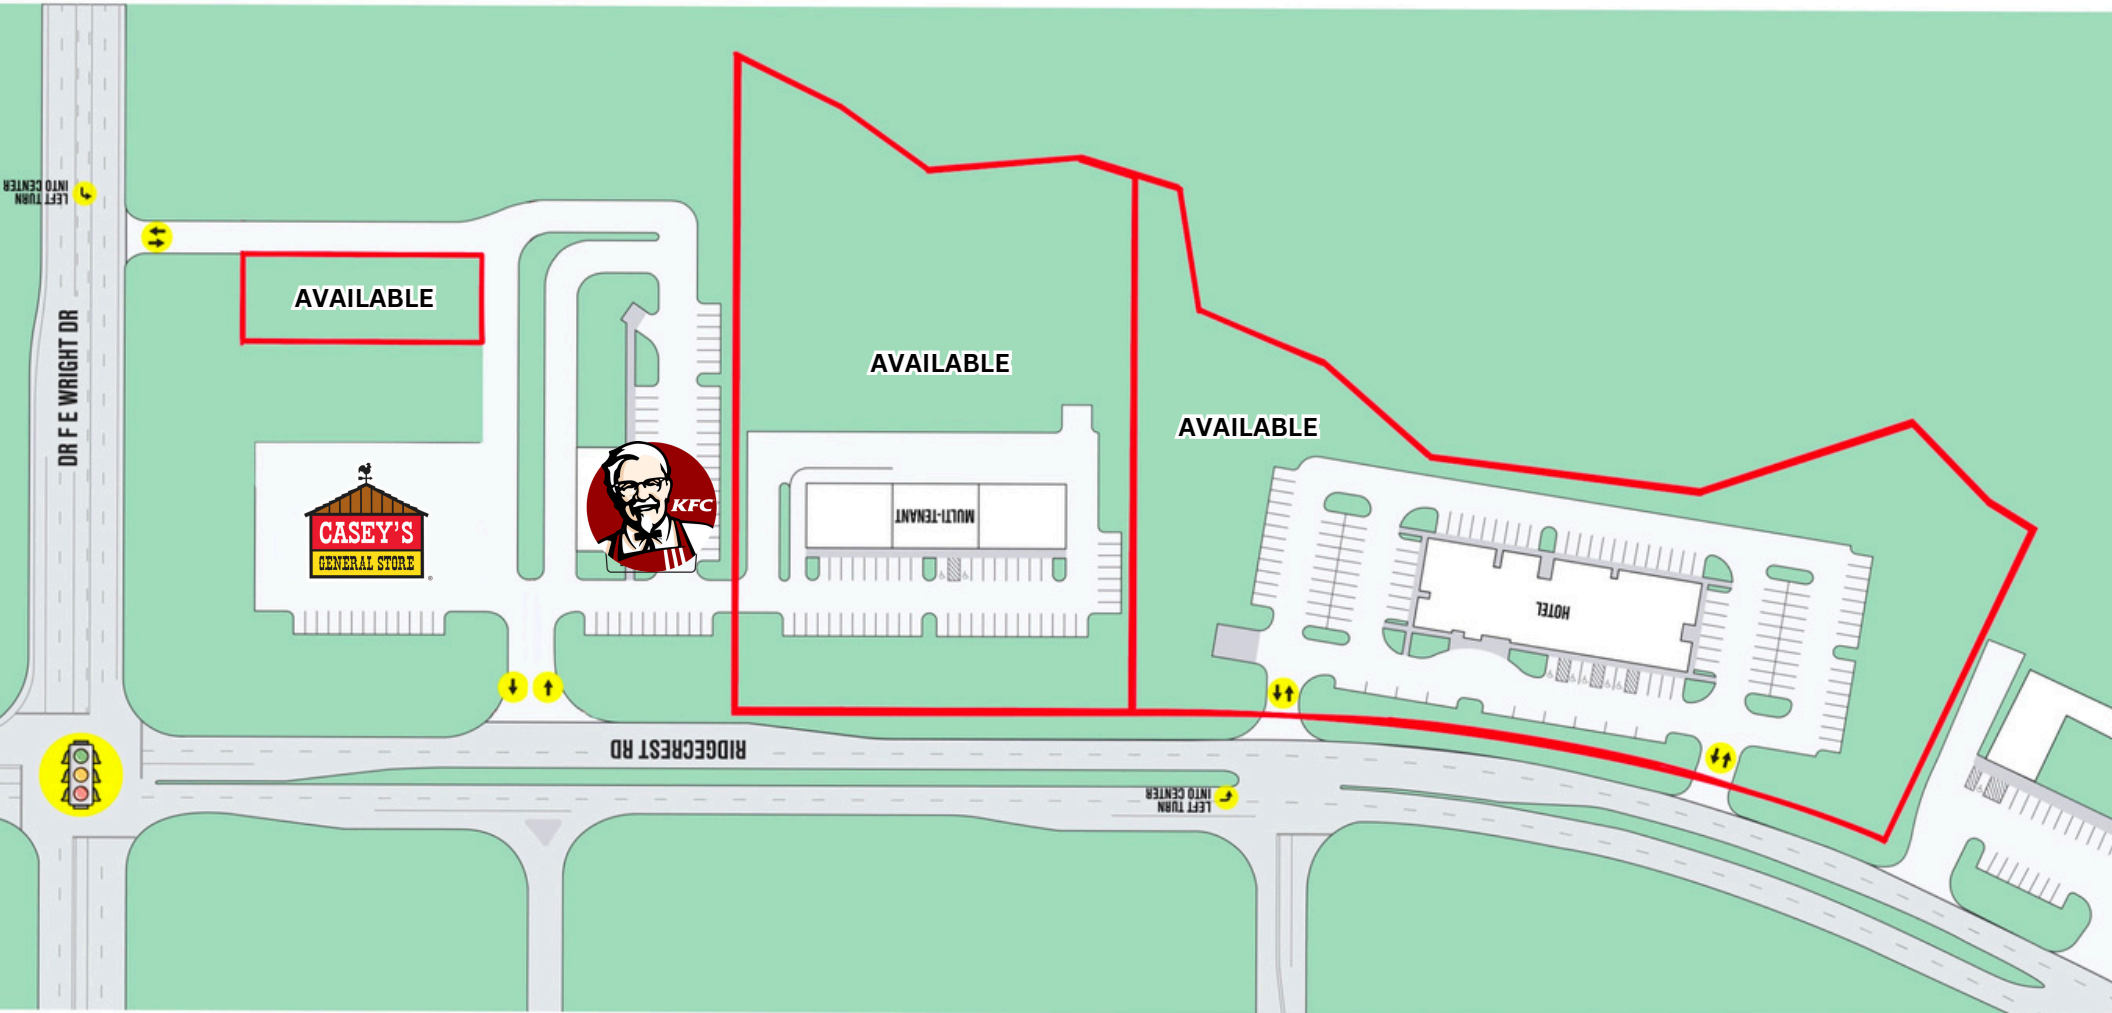

LAND FOR SALE, LEASE, OR BUILT TO SUIT | CORNER OF FE WRIGHT & RIDGECREST

FE Wright & Ridgcrest Jackson, TN 38305

For More Information:
Brandon Buchanan
Buchananrealtygroup@gmail.com
731.300.3071

Heather Witherspoon
hwitherspoon.brg@gmail.com
731.616.3320

Stan Clampitt
sclampitt.brg@gmail.com
731.225.3330